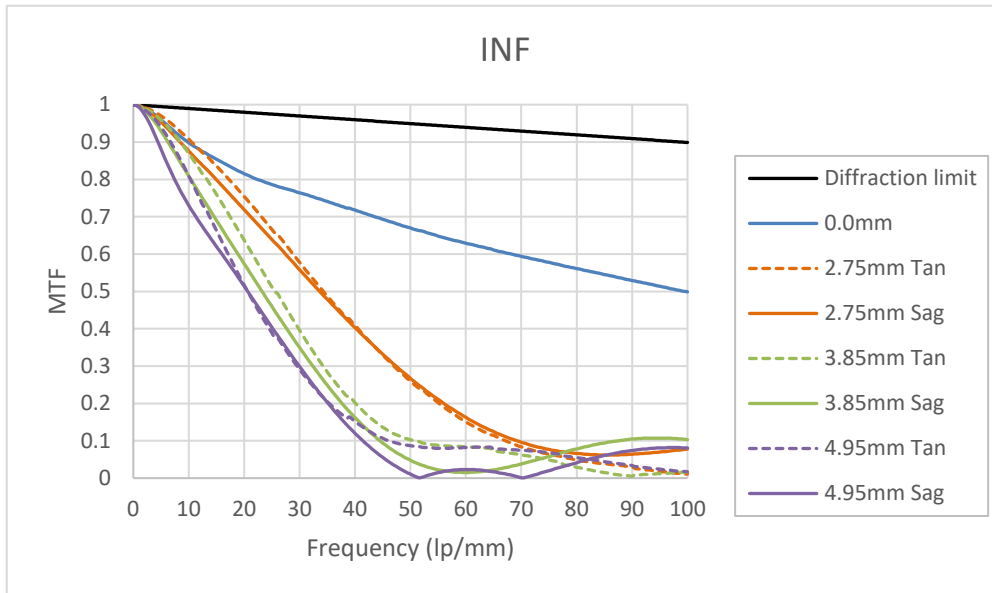

219HB (219HB00) MTF vs. Frequency

※Design Value (設計値)

219HB (219HB00) MTF vs. Image Height

※Design Value (設計値)