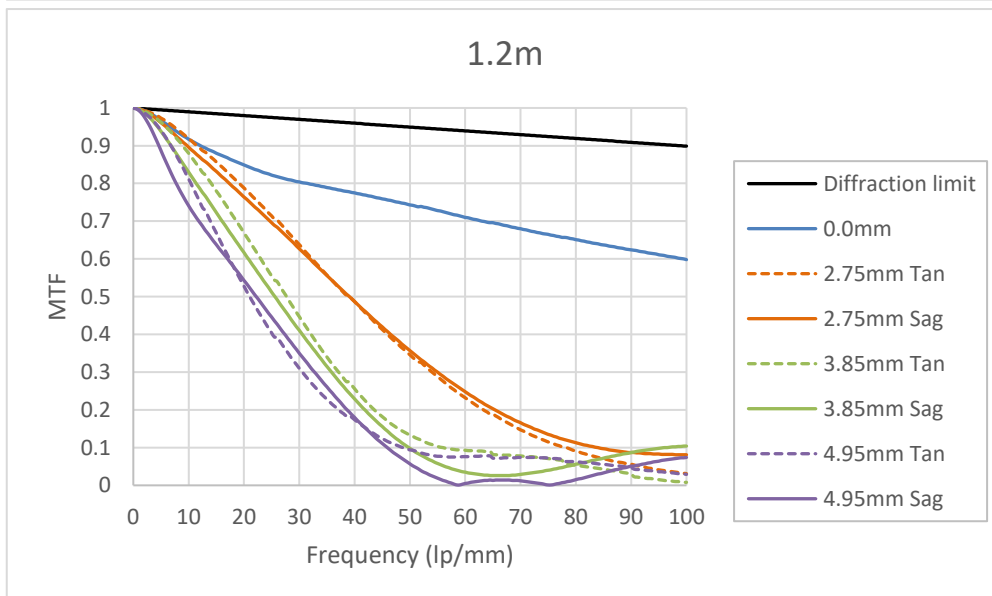

219HB (219HB00) MTF vs. Frequency

※Design Value (設計値)

219HB (219HB00) MTF vs. Image Height

※Design Value (設計値)