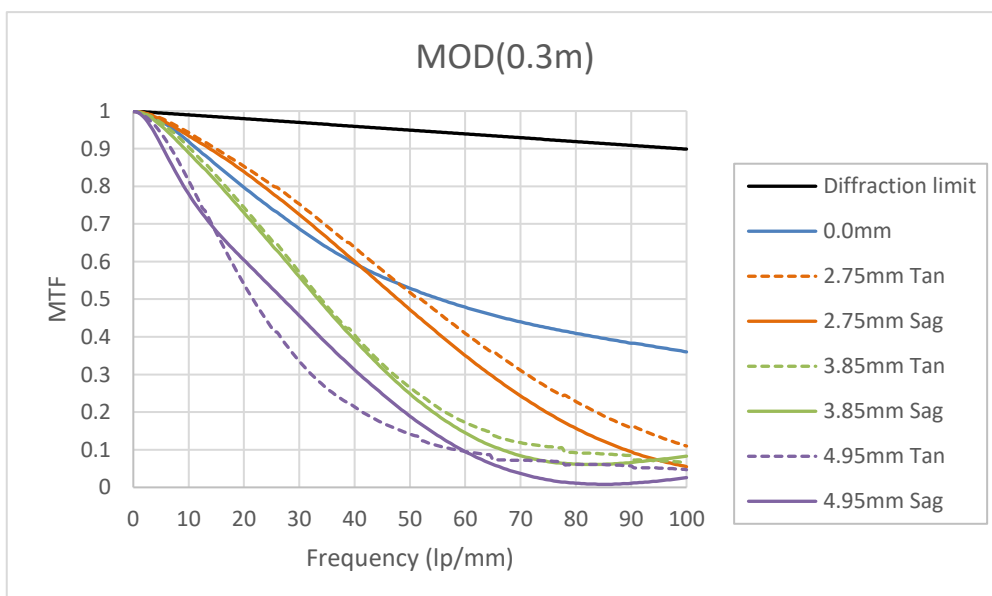

219HB (219HB00) MTF vs. Frequency

※Design Value (設計値)

219HB (219HB00) MTF vs. Image Height

※Design Value (設計値)