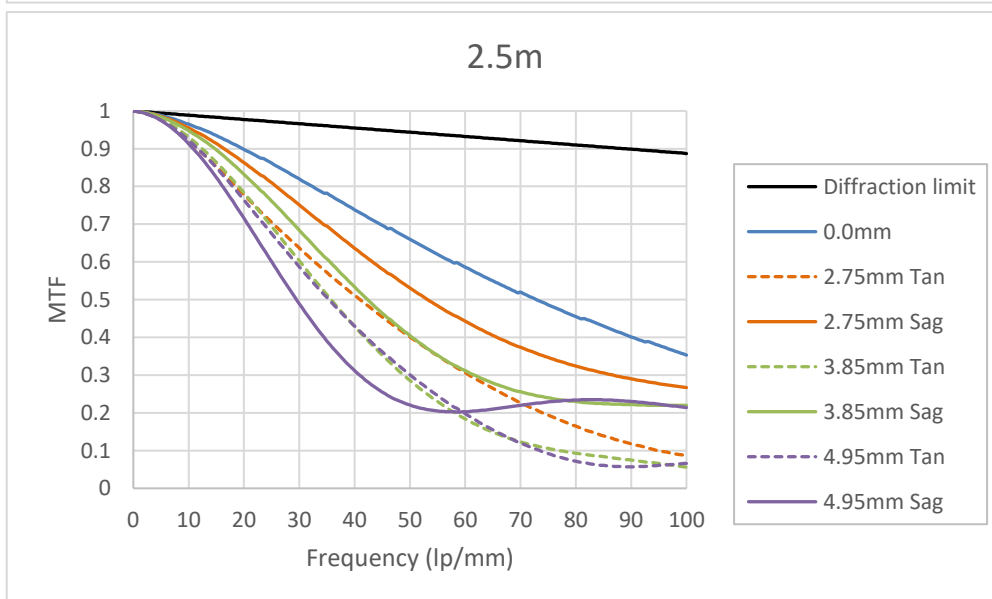

20HC (020HJ00) MTF vs. Frequency

※Design Value (設計値)

20HC (020HJ00) MTF vs. Image Height

※Design Value (設計値)