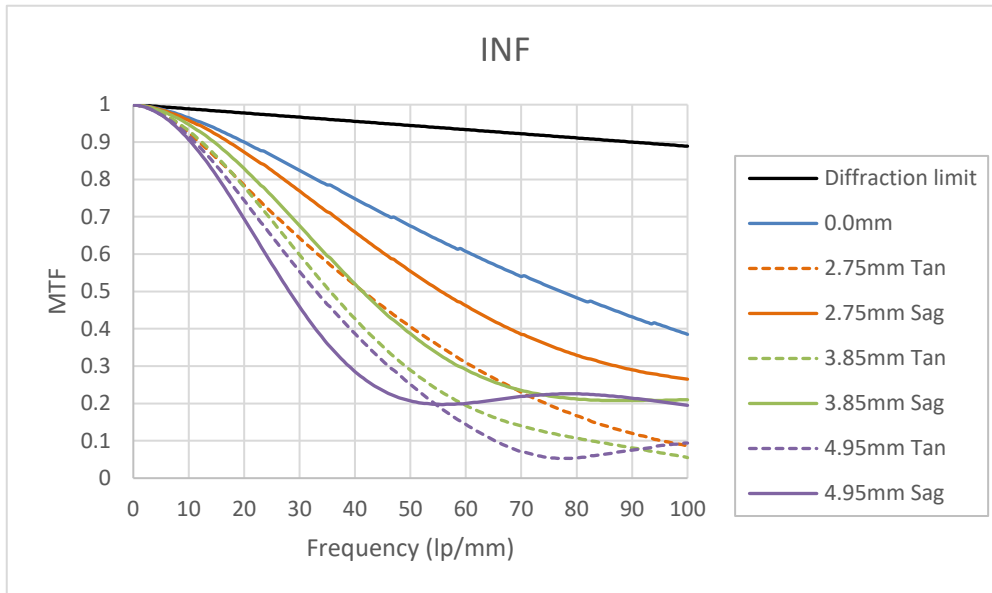

20HC (020HJ00) MTF vs. Frequency

※Design Value (設計値)

20HC (020HJ00) MTF vs. Image Height

※Design Value (設計値)