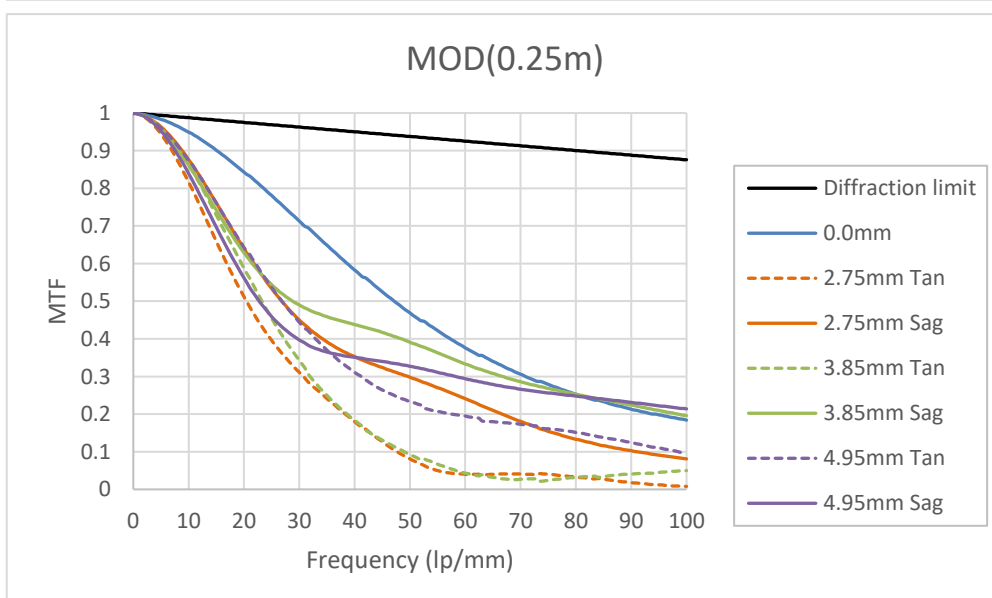

20HC (020HJ00) MTF vs. Frequency

※Design Value (設計値)

20HC (020HJ00) MTF vs. Image Height

※Design Value (設計値)