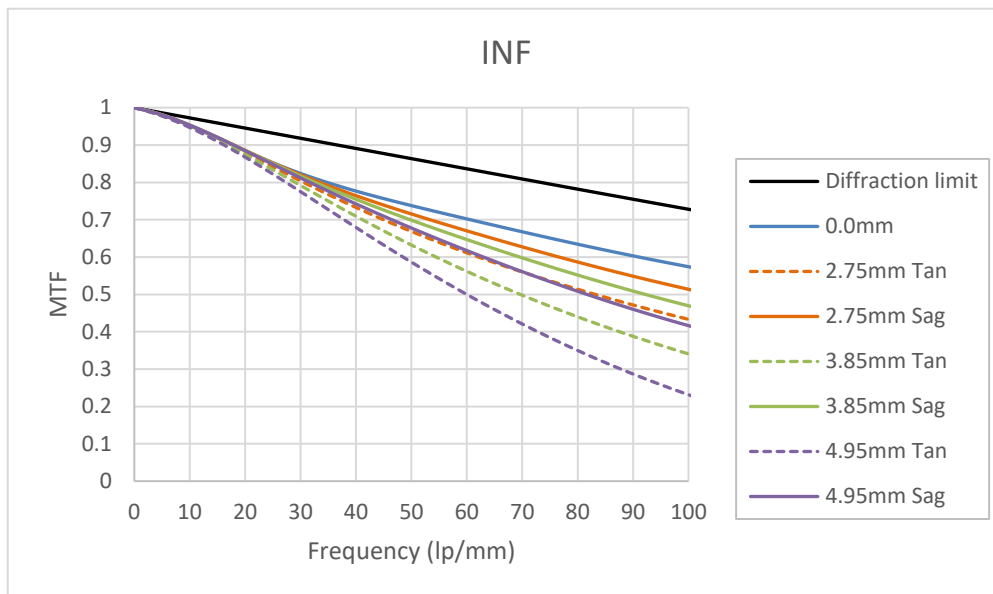

1A1HB (1A1HB00) MTF vs. Frequency

※Design Value (設計値)

1A1HB (1A1HB00) MTF vs. Image Height

※Design Value (設計値)