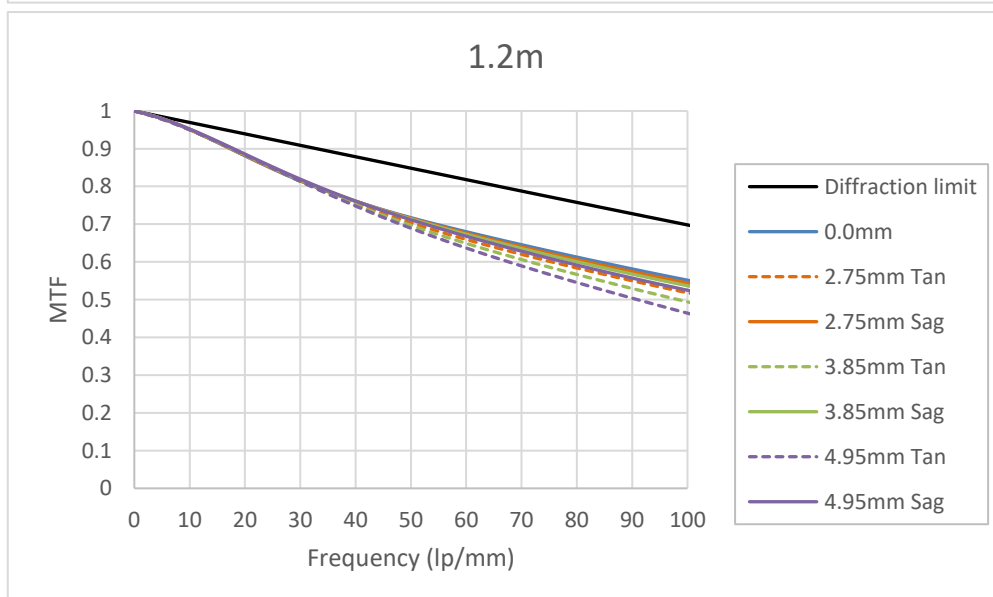

1A1HB (1A1HB00) MTF vs. Frequency

※Design Value (設計値)

1A1HB (1A1HB00) MTF vs. Image Height

※Design Value (設計値)