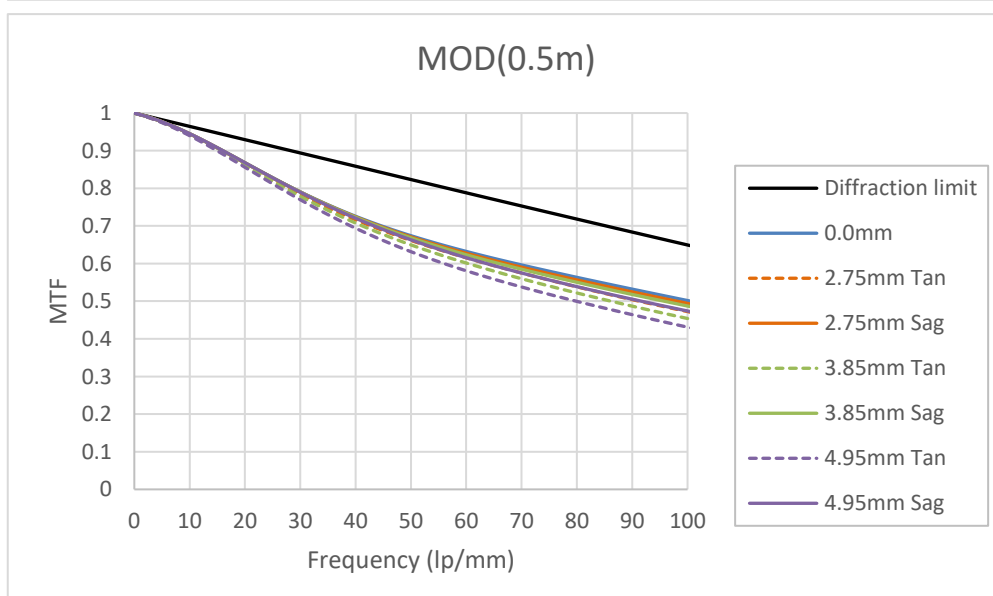

1A1HB (1A1HB00) MTF vs. Frequency

※Design Value (設計値)

1A1HB (1A1HB00) MTF vs. Image Height

※Design Value (設計値)